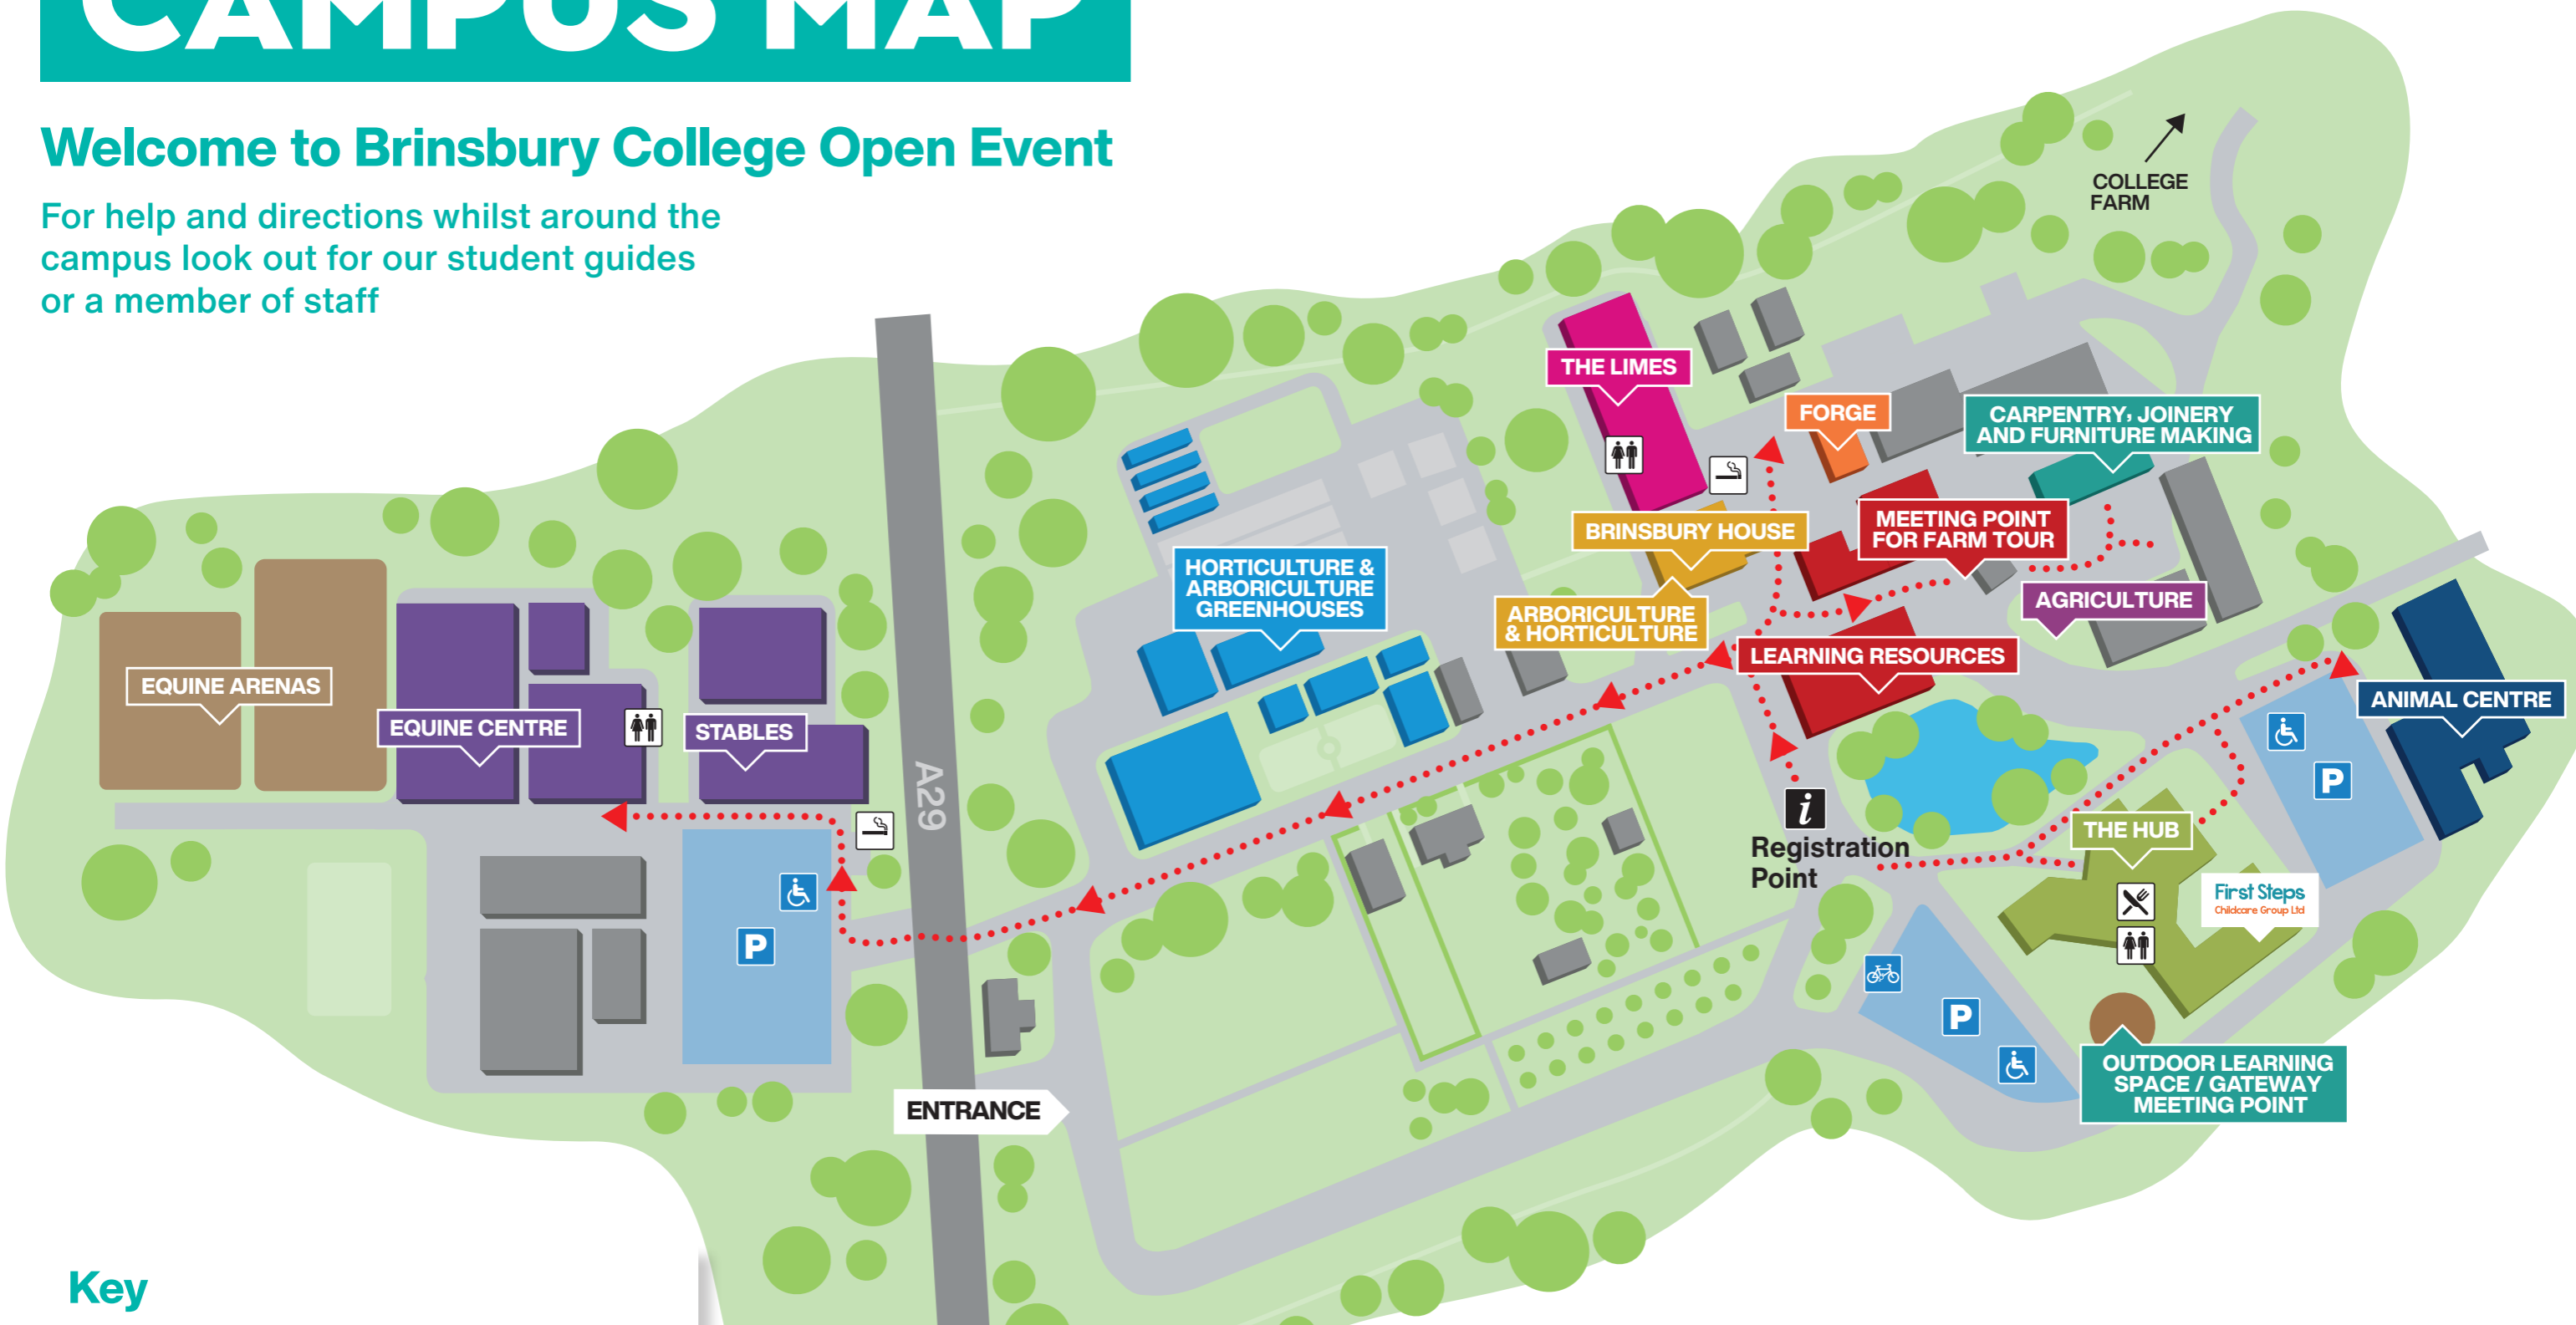

CAMPUS MAP

Welcome to Brinsbury College Open Event

For help and directions whilst around the campus look out for our student guides or a member of staff

Key

- Registration Points
- Car Park
- Disabled Parking
- Toilets
- Refreshments
- Smoking Shelter

Suggested walking route from Registration Point

*We run a strict no smoking policy - smoking is only permitted at the designated smoking shelters

- | | | | |
|---|---|--|---|
| <ul style="list-style-type: none"> Equine facilities Brinsbury House <ul style="list-style-type: none"> - Main reception - Commercial office - Arboriculture & Horticulture The Limes | <ul style="list-style-type: none"> Forge Carpentry, Joinery and Furniture Making Animal Centre <ul style="list-style-type: none"> - with Dog Grooming Agriculture | <ul style="list-style-type: none"> Student Services <ul style="list-style-type: none"> - Berts Shed (Student Experience Hub) - Student Centre - Learning Resources - 14-16 Provision - Library | <ul style="list-style-type: none"> The Hub <ul style="list-style-type: none"> - Additional Support - Admissions - Apprenticeships - Gateway - Higher Education - Refreshments - Student Union - T Levels |
|---|---|--|---|